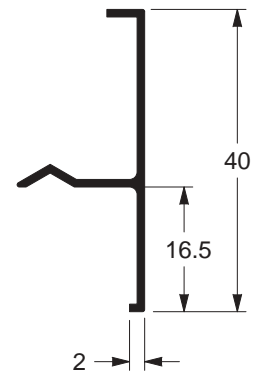

● **ME-013**
 0,267 kg/m
 Estoque CD
 TUB ITS

Remate / Centro de parede

● **CM-007**
 0,156 kg/m
 Estoque CD
 TUB ITS

Remate / Face interna

● **CM-006**
 0,168 kg/m
 Estoque CD
 TUB ITS

Presilha

● **CM-013**
 0,121 kg/m
 Estoque CD
 TUB ITS