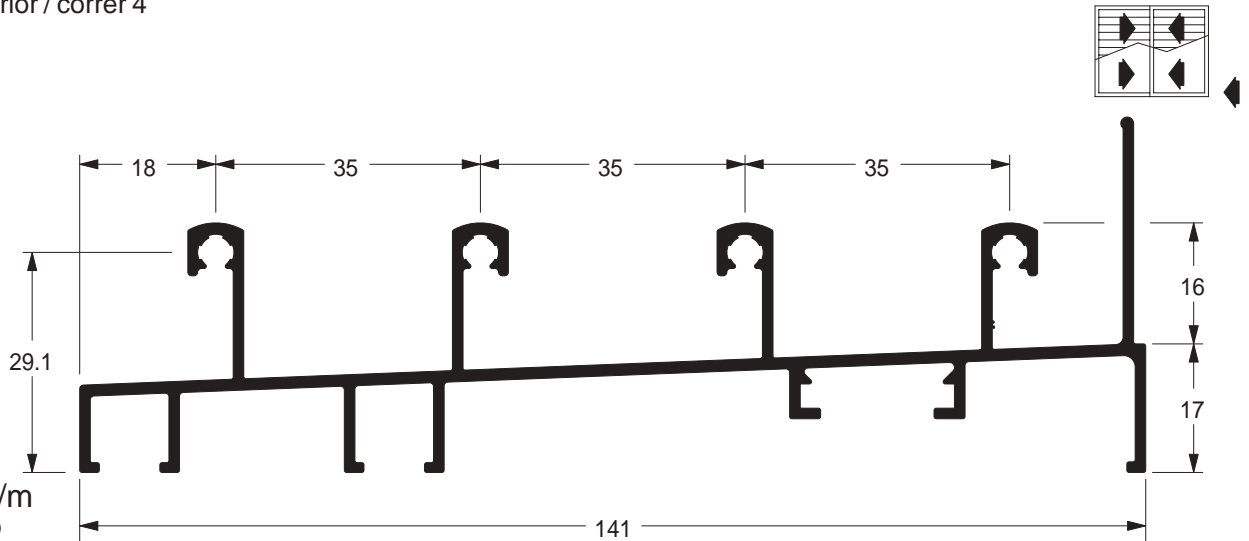

● **SU-272**
 0,468 kg/m
 Estoque CD
 TUB ITS
 ■ □

Marco superior / correr 4

SU-121
 1,586 kg/m

Estoque CD
 TUB ITS

Marco inferior / correr 4

SU-122
 1,512 kg/m

Estoque CD
 TUB ITS

Marco lateral / correr 4