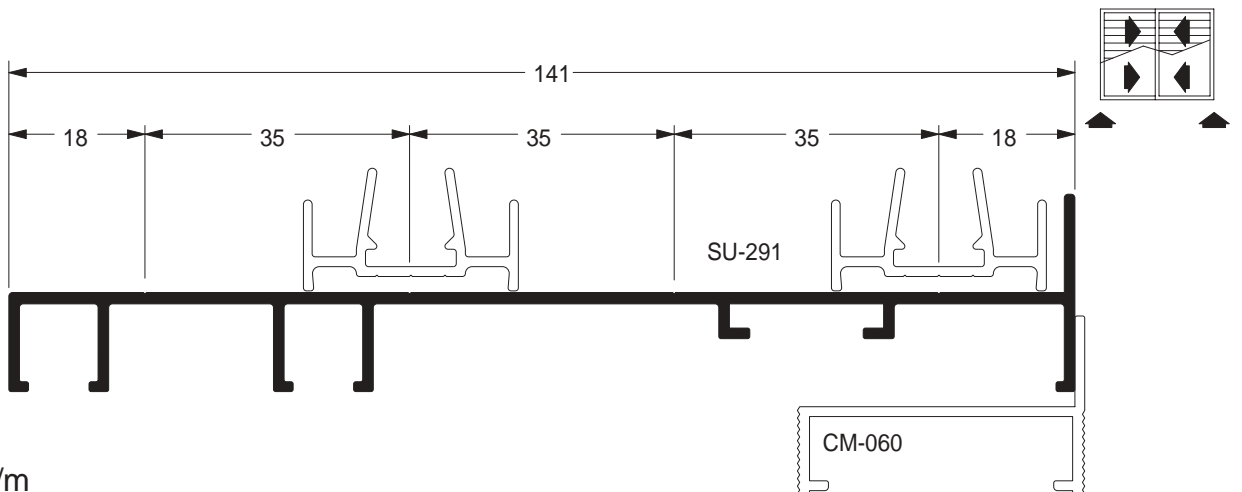

● **SU-272**
 0,468 kg/m
 Estoque CD
 TUB ITS
 ■ □

Marco superior / correr 4

SU-121
 1,586 kg/m

Estoque CD
 TUB ITS

Marco inferior / correr 4

SU-122
 1,512 kg/m

Estoque CD
 TUB ITS

Marco lateral / correr 4