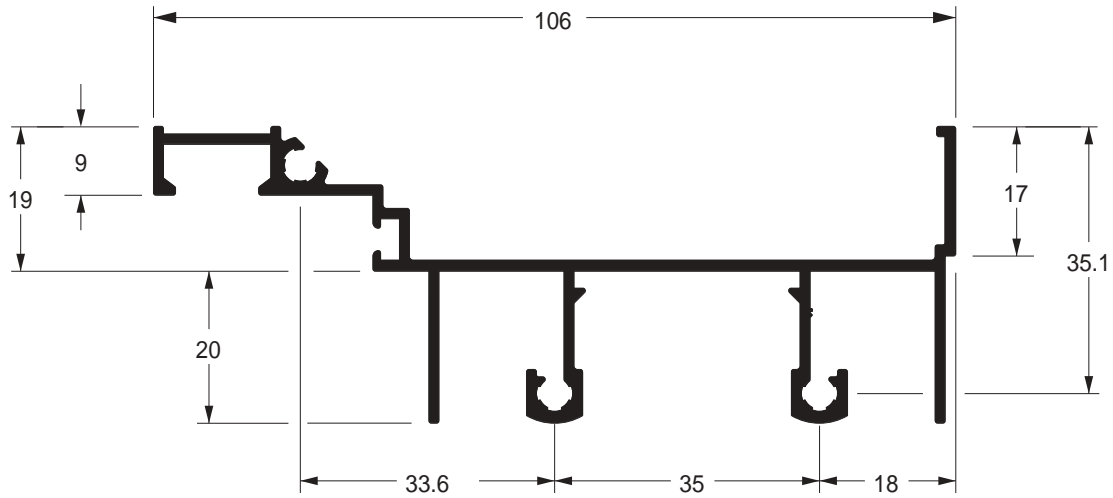

Marco superior / correr / veneziana camarão

● **SU-024**
1,024 kg/m
Estoque CD
TUB ITS
☐ ☐