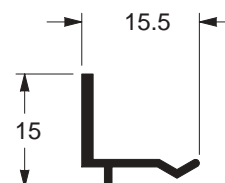

● **CM-014**
0,097 kg/m
Estoque CD
TUB ITS