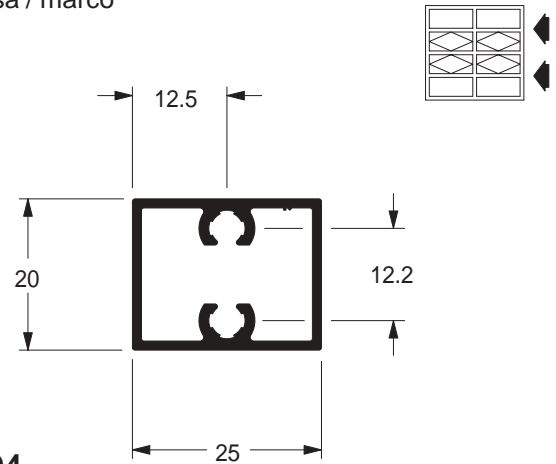

Travessa / marco

● **SU-094**
0,371 kg/m
Estoque CD
TUB ITS
☐ ☐