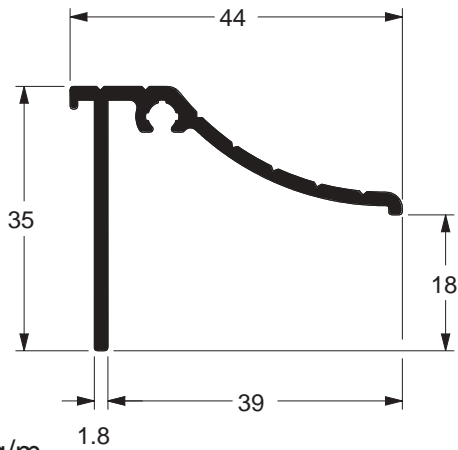

Remate / Face interna

●
MN-014
 0,214 kg/m
 Estoque CD
 TUB ITS
 ■ □

Remate / Face interna

●
CM-111
 0,173 kg/m
 Estoque CD
 TUB ITS
 ■ □

Remate Piso

● **CM-169**
 0,431 kg/m
 Estoque CD
 TUB ITS

Remate Piso