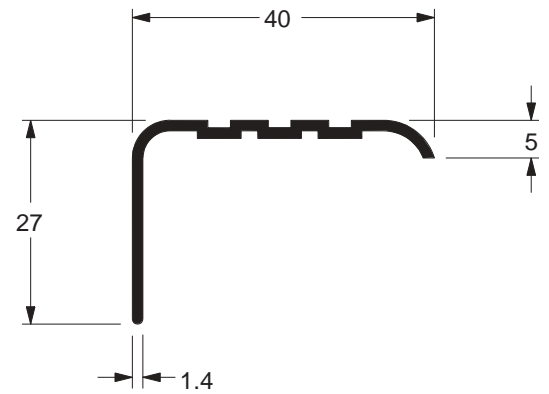

Remate / Face interna

●
MN-014
 0,214 kg/m
 Estoque CD
 TUB ITS
 ■ □

Remate / Face interna

●
CM-111
 0,173 kg/m
 Estoque CD
 TUB ITS
 ■ □

Remate Piso

● **CM-169**
 0,431 kg/m
 Estoque CD
 TUB ITS

Remate Piso