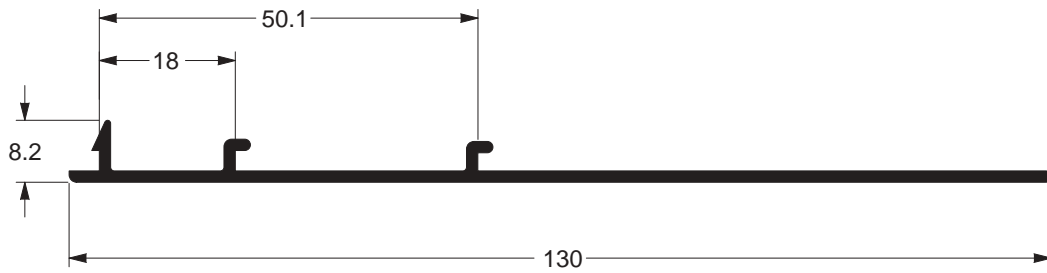

Chumbador CHU-864

●
CM-175
0,602 kg/m
Estoque CD
TUB ITS
■ ■