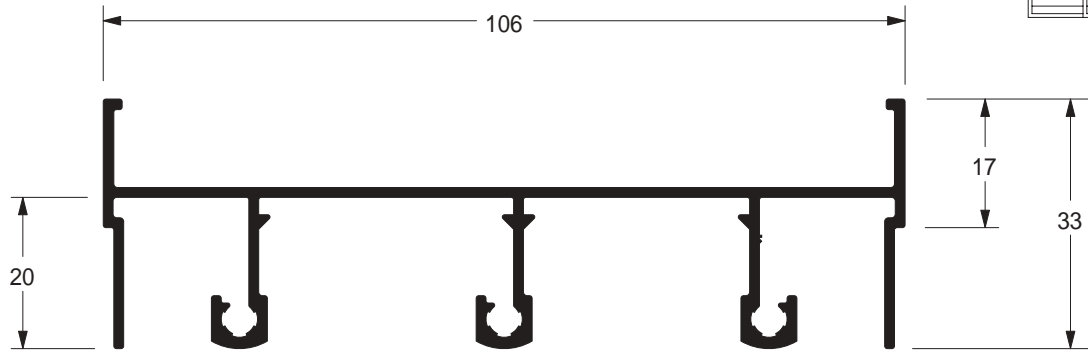

Marco superior / correr 3

● **SU-010**
1,022 kg/m
Estoque CD
TUB ITS
■ ■