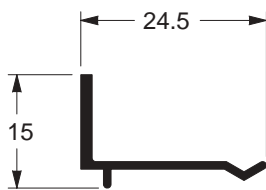

● **ME-013**
 0,267 kg/m
 Estoque CD
 TUB ITS

Remate / Centro de parede

● **CM-007**
 0,156 kg/m
 Estoque CD
 TUB ITS

Remate / Face interna

● **CM-006**
 0,168 kg/m
 Estoque CD
 TUB ITS

Presilha

● **CM-013**
 0,121 kg/m
 Estoque CD
 TUB ITS