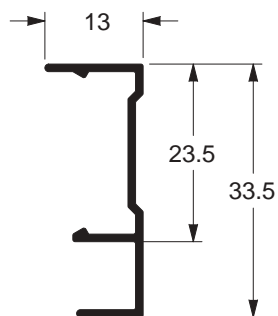

●
CM-111
0,173 kg/m
Estoque CD
TUB ITS
■ □