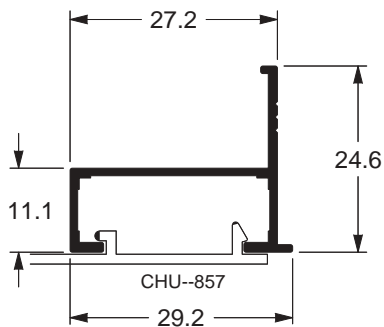

● **CM-110**
0,209 kg/m
Estoque CD
TUB ITS
■ □